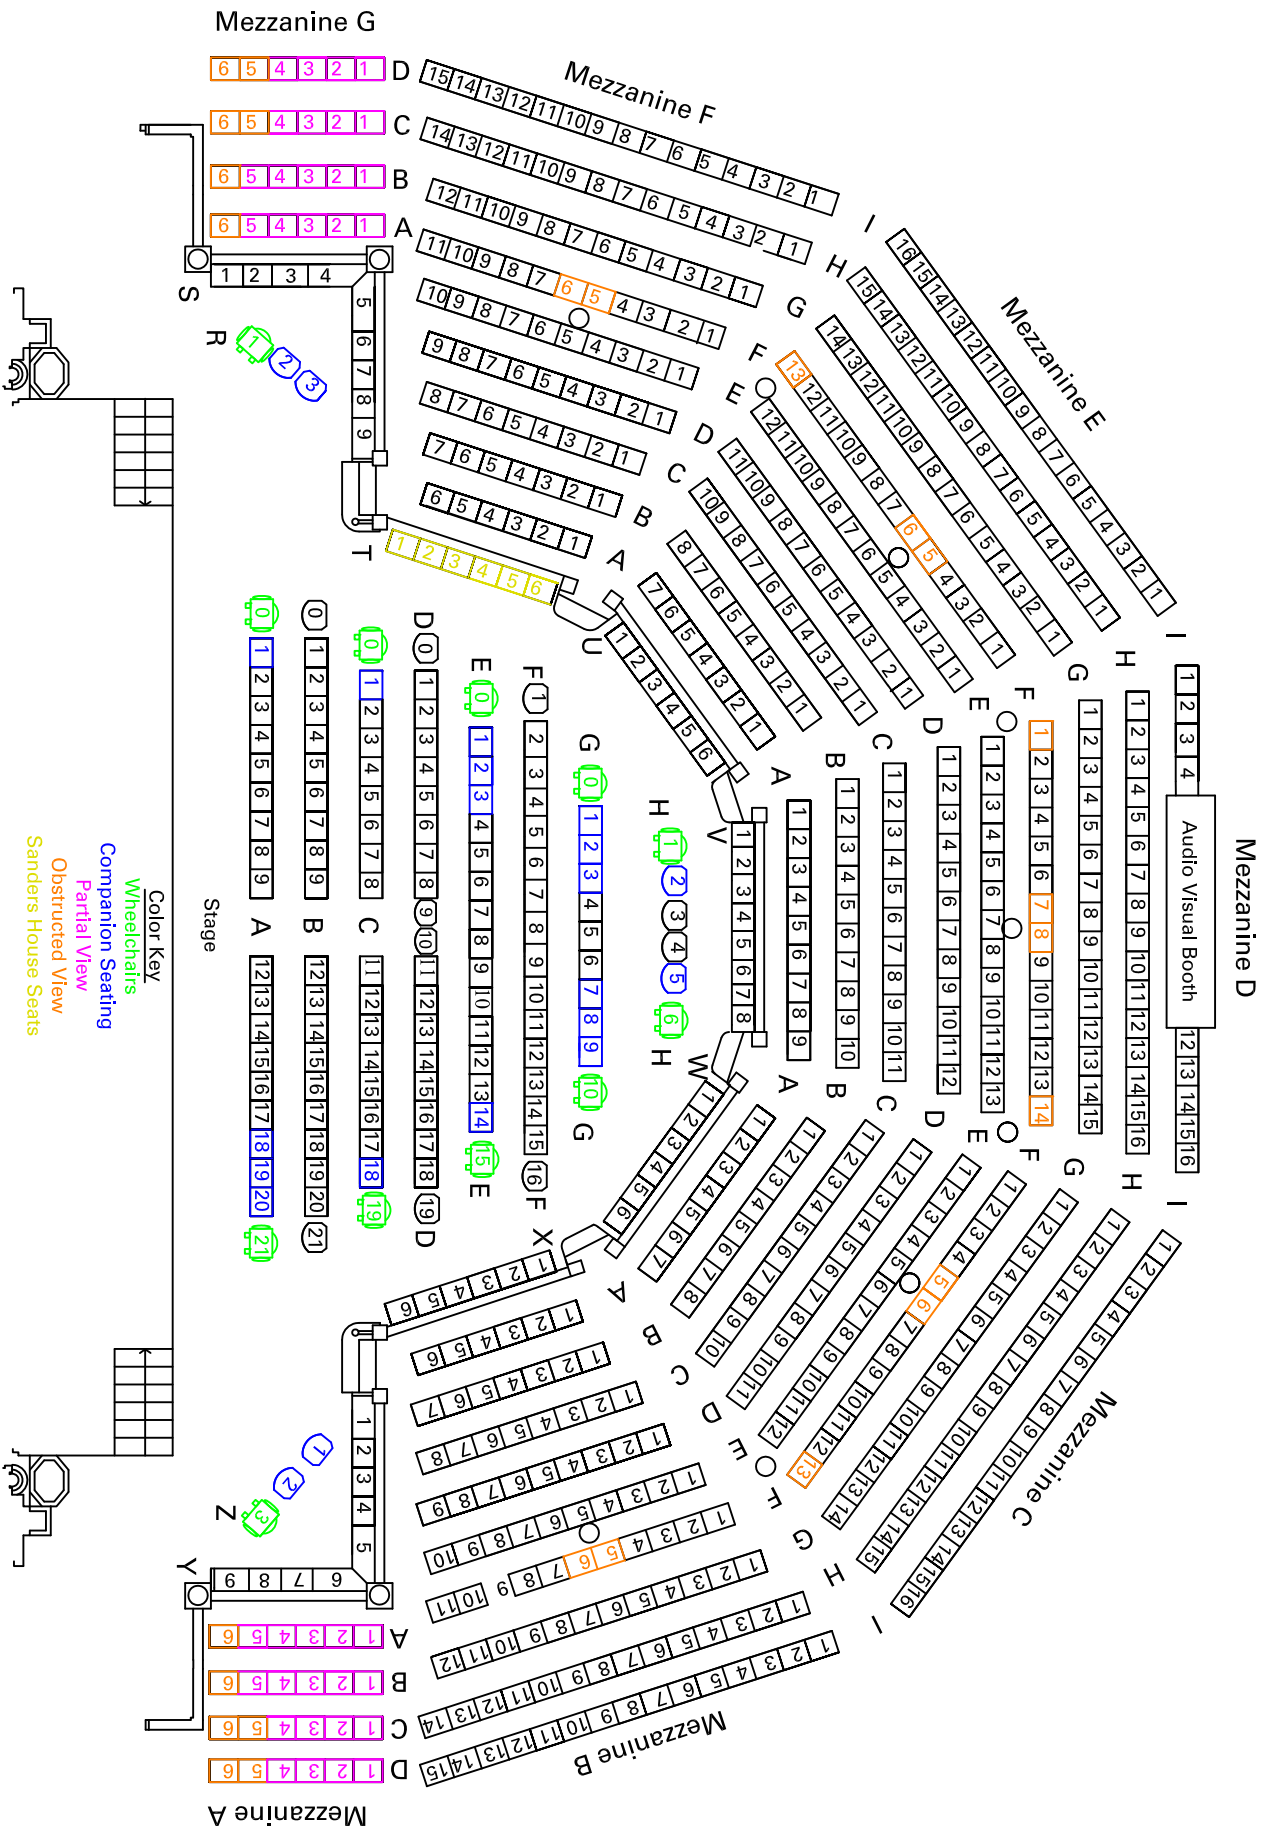

Sanders Theatre Seating Chart: Orchestra and Mezzanine

Sanders Theatre Seating Chart: Balcony